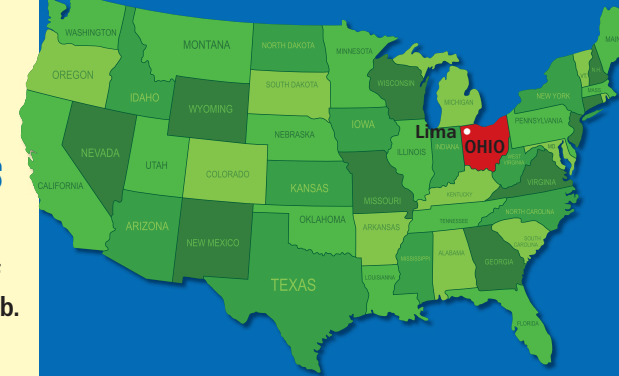

BRITTANY PIERCE is also a cheerleader. She's Quinn and Santana's friend.

ARTIE ABRAMS is in a wheelchair but that doesn't stop him performing! He's a great singer. He used to go out with Tina and still really likes her.

PLACES

MCKINLEY HIGH The kids from *Glee* are all students at McKinley High School, Lima. Lima is a small town in Ohio, USA.

BREADSTIX is a restaurant in town. It's a popular place for dates!

THE CHATEAU is the best hotel in Lima.